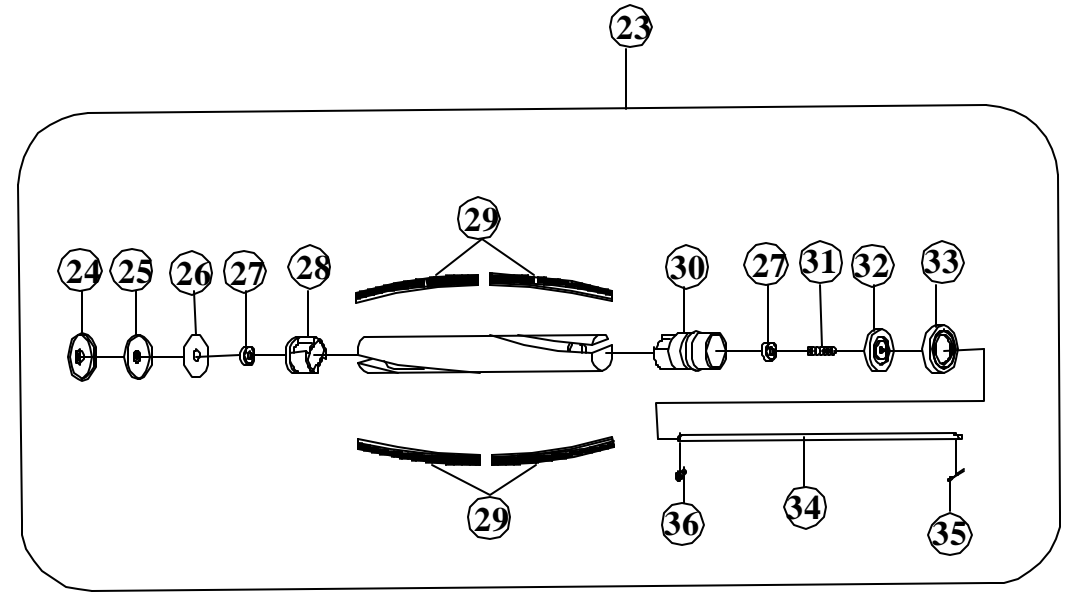

B

DRAWING B

CMPS-1T

KEY	ITEM	DESCRIPTION	KEY	ITEM	DESCRIPTION
1	A732-2500	Screw for Inlet Tube	26	B012-0600	Brushroll Felt Washer
2	B017-1131	Nozzle Inlet Tube	27	B012-1300	Brushroll Bearing
3	CM011002	Nozzle Housing	28	B012-0500	Brushroll Bearing Holder
4	B625-0331	Stretch Hose Cuff	29	CMP-STRIP	Brush Insert Strips
5	CM031008	Stretch Hose	30	B012-0400	Brushroll Belt Pulley
6	84.200	Pivot Sleeve Bushing	31	B624-0100	Brushroll Spacing Spring
7	CM011001	Lens Green	32	B012-0800	Brushroll Pulley Metal End Cap
8	CMP-MARK	Clean Max Top Mark	33	B012-0114	Brushroll Pulley End Rubber Cap
9	CM040001	Metal Telescopic Wand	34	B012-1000	Brushroll Shaft
10	CM040002	Crevice Tool	35	A732-0400	Brushroll Spring Clip
11	CM040003	Dusting Brush	36	A732-0200	Brushroll E-Clip
12	CM011007	Base Plate Assembly	37	B123-1300	Metal Pivot Sleeve
13	CM031001	Base Plate Gasket	38	CM031002	Front Rubber Motor Mount
14	B010-0500	Base Plate Wheel Axle	39	CM011010	Motor Assembly
15	B010-0413	Base Plate Wheel	40	CM031003	Rear Rubber Motor Mount
16	A732-2100	Base Plate Wheel Push Nut	41	B017-1200	Vented Support Felt & Fitting
17	CM011012	Base Plate Latch Stud Screw	42	CMPS-BB	Belt
18	AEA0493001	Shoulder Washer f/Latch	43	53.088	Handle Release Spring
19	004230216	Screw for Latch	44	CM031000	Screw f/Handle Release Spring
20	AEA0473000	Base Plate Latch Leaf Spring	45	CM011004	Pedal Frame
21	CM011008	Base Plate Latch Left	46	B014-0500	Rear Belt Guard
22	CM011009	Base Plate Latch Right	47	CM011006	Rear Swivel Belt Cover
23	CMPS010130	Brushroll Assembly	48	CM031003	Screw for Pedal Frame
24	B012-0214	Brushroll Rubber End Caps Left	49	CM031004	Screw for Swivel Belt Cover
25	B012-0700	Brushroll Left Metal Cap	50	CM031005	Spring for Swivel Belt Cover