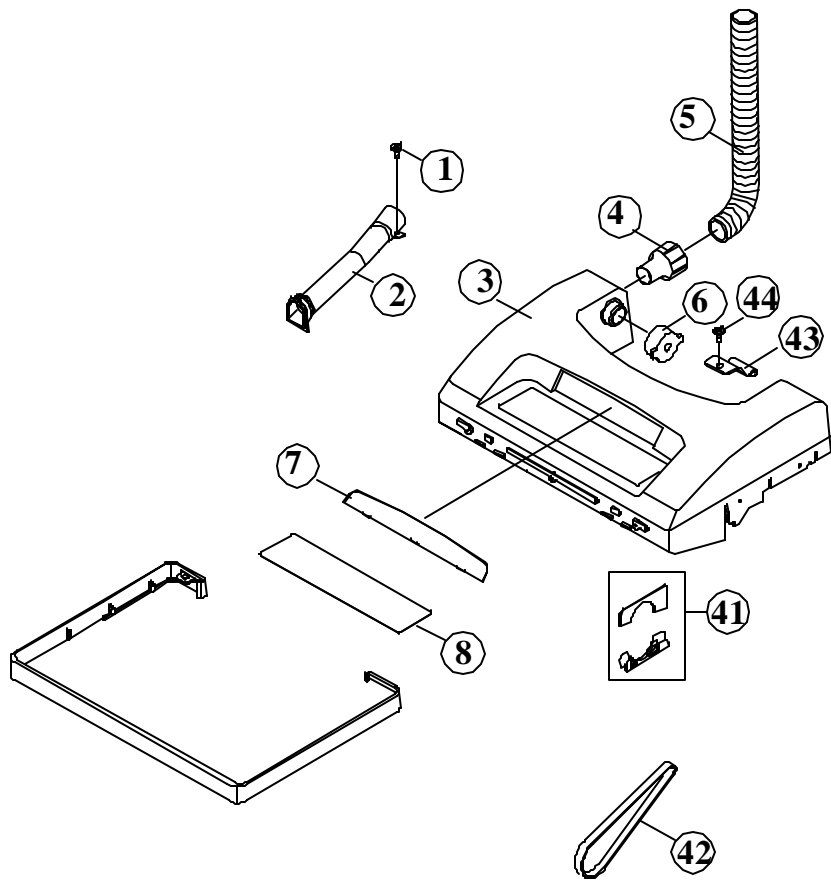

B

DRAWING B

CMPS-1T

KEY	ITEM	DESCRIPTION	KEY	ITEM	DESCRIPTION
1	A732-2500	Screw for Inlet Tube	26	B012-0600	Brushroll Felt Washer
2	B017-1131	Nozzle Inlet Tube	27	B012-1300	Brushroll Bearing
3	CM011002	Nozzle Housing	28	B012-0500	Brushroll Bearing Holder
4	B625-0331	Stretch Hose Cuff	29	CMP-STRIP	Brush Insert Strips
5	CM031008	Stretch Hose	30	B012-0400	Brushroll Belt Pulley
6	84.200	Pivot Sleeve Bushing	31	B624-0100	Brushroll Spacing Spring
7	CM011001	Lens Green	32	B012-0800	Brushroll Pulley Metal End Cap
8	CMP-MARK	Clean Max Top Mark	33	B012-0114	Brushroll Pulley End Rubber Cap
9	CM040001	Metal Telescopic Wand	34	B012-1000	Brushroll Shaft
10	CM040002	Crevice Tool	35	A732-0400	Brushroll Spring Clip
11	CM040003	Dusting Brush	36	A732-0200	Brushroll E-Clip
12	CM011007	Base Plate Assembly	37	B123-1300	Metal Pivot Sleeve
13	CM031001	Base Plate Gasket	38	CM031002	Front Rubber Motor Mount
14	B010-0500	Base Plate Wheel Axle	39	CM011010	Motor Assembly
15	B010-0413	Base Plate Wheel	40	CM031003	Rear Rubber Motor Mount
16	A732-2100	Base Plate Wheel Push Nut	41	B017-1200	Vented Support Felt & Fitting
17	CM011012	Base Plate Latch Stud Screw	42	CMPS-BB	Belt
18	AEA0493001	Shoulder Washer f/Latch	43	53.088	Handle Release Spring
19	004230216	Screw for Latch	44	CM031000	Screw f/Handle Release Spring
20	AEA0473000	Base Plate Latch Leaf Spring	45	CM011004	Pedal Frame
21	CM011008	Base Plate Latch Left	46	B014-0500	Rear Belt Guard
22	CM011009	Base Plate Latch Right	47	CM011006	Rear Swivel Belt Cover
23	CMPS010130	Brushroll Assembly	48	CM031003	Screw for Pedal Frame
24	B012-0214	Brushroll Rubber End Caps Left	49	CM031004	Screw for Swivel Belt Cover
25	B012-0700	Brushroll Left Metal Cap	50	CM031005	Spring for Swivel Belt Cover