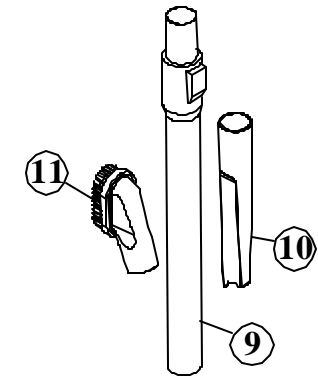

B

DRAWING B

CMPS-1T

KEY	ITEM	DESCRIPTION	KEY	ITEM	DESCRIPTION
1	A732-2500	Screw for Inlet Tube	26	B012-0600	Brushroll Felt Washer
2	B017-1131	Nozzle Inlet Tube	27	B012-1300	Brushroll Bearing
3	CM011002	Nozzle Housing	28	B012-0500	Brushroll Bearing Holder
4	B625-0331	Stretch Hose Cuff	29	CMP-STRIP	Brush Insert Strips
5	CM031008	Stretch Hose	30	B012-0400	Brushroll Belt Pulley
6	84.200	Pivot Sleeve Bushing	31	B624-0100	Brushroll Spacing Spring
7	CM011001	Lens Green	32	B012-0800	Brushroll Pulley Metal End Cap
8	CMP-MARK	Clean Max Top Mark	33	B012-0114	Brushroll Pulley End Rubber Cap
9	CM040001	Metal Telescopic Wand	34	B012-1000	Brushroll Shaft
10	CM040002	Crevice Tool	35	A732-0400	Brushroll Spring Clip
11	CM040003	Dusting Brush	36	A732-0200	Brushroll E-Clip
12	CM011007	Base Plate Assembly	37	B123-1300	Metal Pivot Sleeve
13	CM031001	Base Plate Gasket	38	CM031002	Front Rubber Motor Mount
14	B010-0500	Base Plate Wheel Axle	39	CM011010	Motor Assembly
15	B010-0413	Base Plate Wheel	40	CM031003	Rear Rubber Motor Mount
16	A732-2100	Base Plate Wheel Push Nut	41	B017-1200	Vented Support Felt & Fitting
17	CM011012	Base Plate Latch Stud Screw	42	CMPS-BB	Belt
18	AEA0493001	Shoulder Washer f/Latch	43	53.088	Handle Release Spring
19	004230216	Screw for Latch	44	CM031000	Screw f/Handle Release Spring
20	AEA0473000	Base Plate Latch Leaf Spring	45	CM011004	Pedal Frame
21	CM011008	Base Plate Latch Left	46	B014-0500	Rear Belt Guard
22	CM011009	Base Plate Latch Right	47	CM011006	Rear Swivel Belt Cover
23	CMPS010130	Brushroll Assembly	48	CM031003	Screw for Pedal Frame
24	B012-0214	Brushroll Rubber End Caps Left	49	CM031004	Screw for Swivel Belt Cover
25	B012-0700	Brushroll Left Metal Cap	50	CM031005	Spring for Swivel Belt Cover