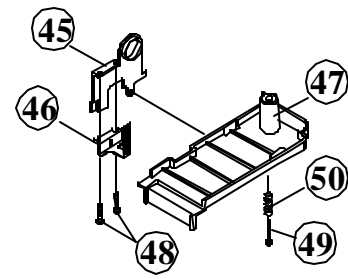

B

DRAWING B

CMPS-1T

KEY	ITEM	DESCRIPTION	KEY	ITEM	DESCRIPTION
1	A732-2500	Screw for Inlet Tube	26	B012-0600	Brushroll Felt Washer
2	B017-1131	Nozzle Inlet Tube	27	B012-1300	Brushroll Bearing
3	CM011002	Nozzle Housing	28	B012-0500	Brushroll Bearing Holder
4	B625-0331	Stretch Hose Cuff	29	CMP-STRIP	Brush Insert Strips
5	CM031008	Stretch Hose	30	B012-0400	Brushroll Belt Pulley
6	84.200	Pivot Sleeve Bushing	31	B624-0100	Brushroll Spacing Spring
7	CM011001	Lens Green	32	B012-0800	Brushroll Pulley Metal End Cap
8	CMP-MARK	Clean Max Top Mark	33	B012-0114	Brushroll Pulley End Rubber Cap
9	CM040001	Metal Telescopic Wand	34	B012-1000	Brushroll Shaft
10	CM040002	Crevice Tool	35	A732-0400	Brushroll Spring Clip
11	CM040003	Dusting Brush	36	A732-0200	Brushroll E-Clip
12	CM011007	Base Plate Assembly	37	B123-1300	Metal Pivot Sleeve
13	CM031001	Base Plate Gasket	38	CM031002	Front Rubber Motor Mount
14	B010-0500	Base Plate Wheel Axle	39	CM011010	Motor Assembly
15	B010-0413	Base Plate Wheel	40	CM031003	Rear Rubber Motor Mount
16	A732-2100	Base Plate Wheel Push Nut	41	B017-1200	Vented Support Felt & Fitting
17	CM011012	Base Plate Latch Stud Screw	42	CMPS-BB	Belt
18	AEA0493001	Shoulder Washer f/Latch	43	53.088	Handle Release Spring
19	004230216	Screw for Latch	44	CM031000	Screw f/Handle Release Spring
20	AEA0473000	Base Plate Latch Leaf Spring	45	CM011004	Pedal Frame
21	CM011008	Base Plate Latch Left	46	B014-0500	Rear Belt Guard
22	CM011009	Base Plate Latch Right	47	CM011006	Rear Swivel Belt Cover
23	CMPS010130	Brushroll Assembly	48	CM031003	Screw for Pedal Frame
24	B012-0214	Brushroll Rubber End Caps Left	49	CM031004	Screw for Swivel Belt Cover
25	B012-0700	Brushroll Left Metal Cap	50	CM031005	Spring for Swivel Belt Cover