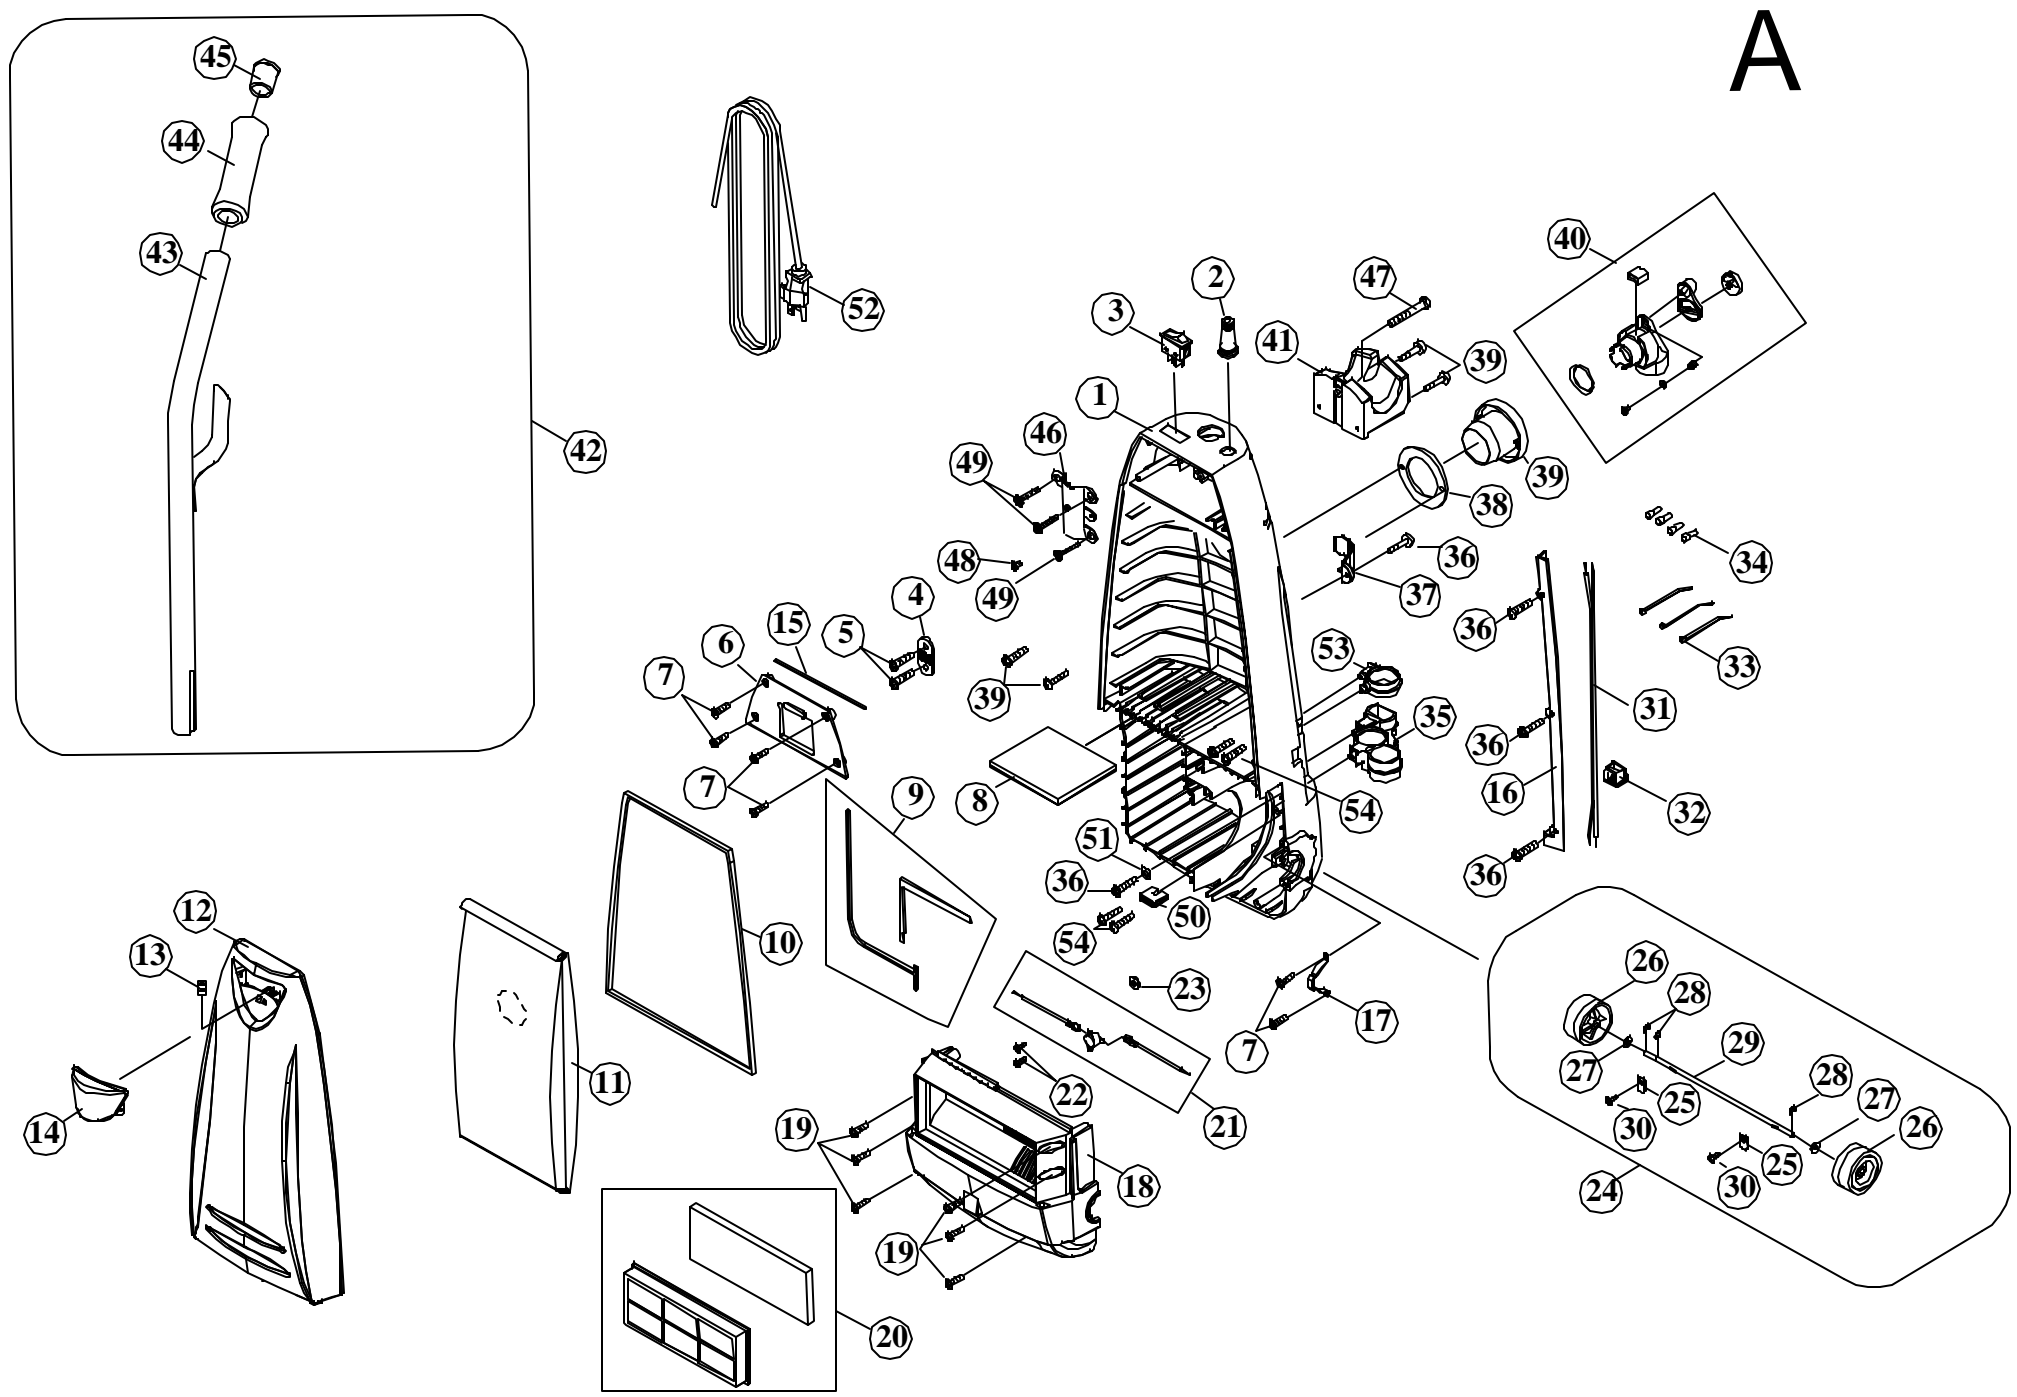

Parts List

CLEAN MAX
CMPS-1T

CMPB-CMPS1T

A

DRAWING A**CMPS-1T**

KEY	ITEM	DESCRIPTION	KEY	ITEM	DESCRIPTION
1	CM021001	Dust Compartment	28	A732-0300	Rear Axle Wheel Clip
2	B326-0114	Boot Strain Relief	29	54.135	Rear Wheel Axle
3	25.104	Main Switch	30	A732-8500	Clamp for Rear Axle
4	84.100	Internal Cord Strap	31	B224-3014B	Motor Lead Cord
5	A732-1100	Screw	32	84.109	Bushing for Motor Lead
6	84.102	Switch Cover	33	A732-0100	Zip Tie
7	A732-4500	Screw	34	B123-0100	Wire Connector
8	CMPS-SF	Secondary Filter	35	CM021007	Obt Tool Caddy(Not Shown)
9	84.103	Motor Cover Seal Kit	36	84.110	Screw
10	84.104	Dust Compartment Seal	37	54.137	Hose Clip
11	CMPS-12	Paper Bag	38	Z19	Swivel Inlet Gasket
12	CM021004	Dust Cover	39	B211-0230	Bag Inlet
13	24.700	Latch Spring	40	C625-0131	Suction Inlet Assembly
14	84.105	Dust Cover Release Latch	41	54.140	Hose Hanger
15	84.106	Switch Cover Seal	42	CM031007	Handle Assembly
16	84.107	Motor Cord Holder Plate	43		Handle Tube sold in assembly only
17	84.108	Support Strap	44	54.031	Foam Grip
18	CM021005	Motor Cover	45	B431-1031	Handle Tube Cap
19	CM031006	Screw	46	CM021009	Handle Retainer
20	CMPS-PF	Exhaust Foam Filter & Frame	47	A232-0100	Handle Tube Bolt
21	B333-0400B	Thermal Reset Switch	48	84.110	Ground Screw
22	A732-0700	Screw	49	A732-1100	Screw for Handle Retainer
23	B333-0600	Thermal Switch Seal	50	84.111	Lower DC Cord Retainer
24	CM021006	Rear Wheel & Axle Assembly	51	A430-0405	Washer
25	54.136	Set Washer for Axle	52	CMPS-50C	Power Cord 50' 16/3 Yellow
26	B210-0531	Rear Wheel	53	CM040001	Telescopic Wand
27	A328-0100B	Rear Axle Wheel Washer	54	A732-1200	Screw