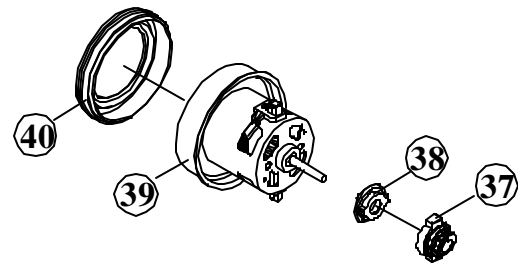

B

DRAWING B

CMPS-1T

KEY	ITEM	DESCRIPTION	KEY	ITEM	DESCRIPTION
1	A732-2500	Screw for Inlet Tube	26	B012-0600	Brushroll Felt Washer
2	B017-1131	Nozzle Inlet Tube	27	B012-1300	Brushroll Bearing
3	CM011002	Nozzle Housing	28	B012-0500	Brushroll Bearing Holder
4	B625-0331	Stretch Hose Cuff	29	CMP-STRIP	Brush Insert Strips
5	CM031008	Stretch Hose	30	B012-0400	Brushroll Belt Pulley
6	84.200	Pivot Sleeve Bushing	31	B624-0100	Brushroll Spacing Spring
7	CM011001	Lens Green	32	B012-0800	Brushroll Pulley Metal End Cap
8	CMP-MARK	Clean Max Top Mark	33	B012-0114	Brushroll Pulley End Rubber Cap
9	CM040001	Metal Telescopic Wand	34	B012-1000	Brushroll Shaft
10	CM040002	Crevice Tool	35	A732-0400	Brushroll Spring Clip
11	CM040003	Dusting Brush	36	A732-0200	Brushroll E-Clip
12	CM011007	Base Plate Assembly	37	B123-1300	Metal Pivot Sleeve
13	CM031001	Base Plate Gasket	38	CM031002	Front Rubber Motor Mount
14	B010-0500	Base Plate Wheel Axle	39	CM011010	Motor Assembly
15	B010-0413	Base Plate Wheel	40	CM031003	Rear Rubber Motor Mount
16	A732-2100	Base Plate Wheel Push Nut	41	B017-1200	Vented Support Felt & Fitting
17	CM011012	Base Plate Latch Stud Screw	42	CMPS-BB	Belt
18	AEA0493001	Shoulder Washer f/Latch	43	53.088	Handle Release Spring
19	004230216	Screw for Latch	44	CM031000	Screw f/Handle Release Spring
20	AEA0473000	Base Plate Latch Leaf Spring	45	CM011004	Pedal Frame
21	CM011008	Base Plate Latch Left	46	B014-0500	Rear Belt Guard
22	CM011009	Base Plate Latch Right	47	CM011006	Rear Swivel Belt Cover
23	CMPS010130	Brushroll Assembly	48	CM031003	Screw for Pedal Frame
24	B012-0214	Brushroll Rubber End Caps Left	49	CM031004	Screw for Swivel Belt Cover
25	B012-0700	Brushroll Left Metal Cap	50	CM031005	Spring for Swivel Belt Cover