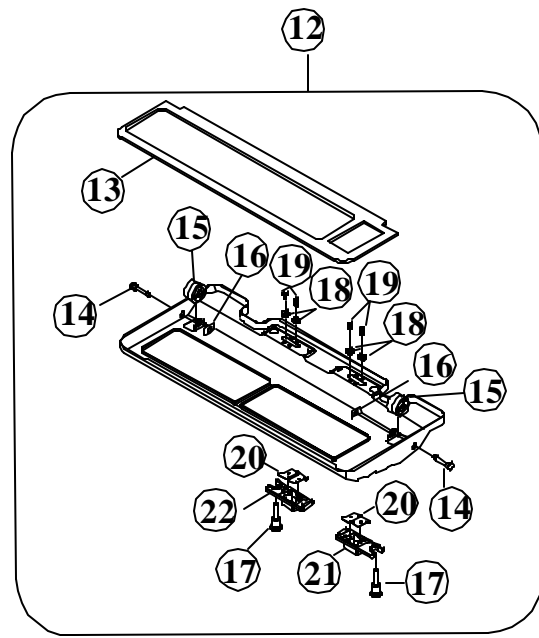

B

DRAWING B

CMPS-1T

KEY	ITEM	DESCRIPTION	KEY	ITEM	DESCRIPTION
1	A732-2500	Screw for Inlet Tube	26	B012-0600	Brushroll Felt Washer
2	B017-1131	Nozzle Inlet Tube	27	B012-1300	Brushroll Bearing
3	CM011002	Nozzle Housing	28	B012-0500	Brushroll Bearing Holder
4	B625-0331	Stretch Hose Cuff	29	CMP-STRIP	Brush Insert Strips
5	CM031008	Stretch Hose	30	B012-0400	Brushroll Belt Pulley
6	84.200	Pivot Sleeve Bushing	31	B624-0100	Brushroll Spacing Spring
7	CM011001	Lens Green	32	B012-0800	Brushroll Pulley Metal End Cap
8	CMP-MARK	Clean Max Top Mark	33	B012-0114	Brushroll Pulley End Rubber Cap
9	CM040001	Metal Telescopic Wand	34	B012-1000	Brushroll Shaft
10	CM040002	Crevice Tool	35	A732-0400	Brushroll Spring Clip
11	CM040003	Dusting Brush	36	A732-0200	Brushroll E-Clip
12	CM011007	Base Plate Assembly	37	B123-1300	Metal Pivot Sleeve
13	CM031001	Base Plate Gasket	38	CM031002	Front Rubber Motor Mount
14	B010-0500	Base Plate Wheel Axle	39	CM011010	Motor Assembly
15	B010-0413	Base Plate Wheel	40	CM031003	Rear Rubber Motor Mount
16	A732-2100	Base Plate Wheel Push Nut	41	B017-1200	Vented Support Felt & Fitting
17	CM011012	Base Plate Latch Stud Screw	42	CMPS-BB	Belt
18	AEA0493001	Shoulder Washer f/Latch	43	53.088	Handle Release Spring
19	004230216	Screw for Latch	44	CM031000	Screw f/Handle Release Spring
20	AEA0473000	Base Plate Latch Leaf Spring	45	CM011004	Pedal Frame
21	CM011008	Base Plate Latch Left	46	B014-0500	Rear Belt Guard
22	CM011009	Base Plate Latch Right	47	CM011006	Rear Swivel Belt Cover
23	CMPS010130	Brushroll Assembly	48	CM031003	Screw for Pedal Frame
24	B012-0214	Brushroll Rubber End Caps Left	49	CM031004	Screw for Swivel Belt Cover
25	B012-0700	Brushroll Left Metal Cap	50	CM031005	Spring for Swivel Belt Cover