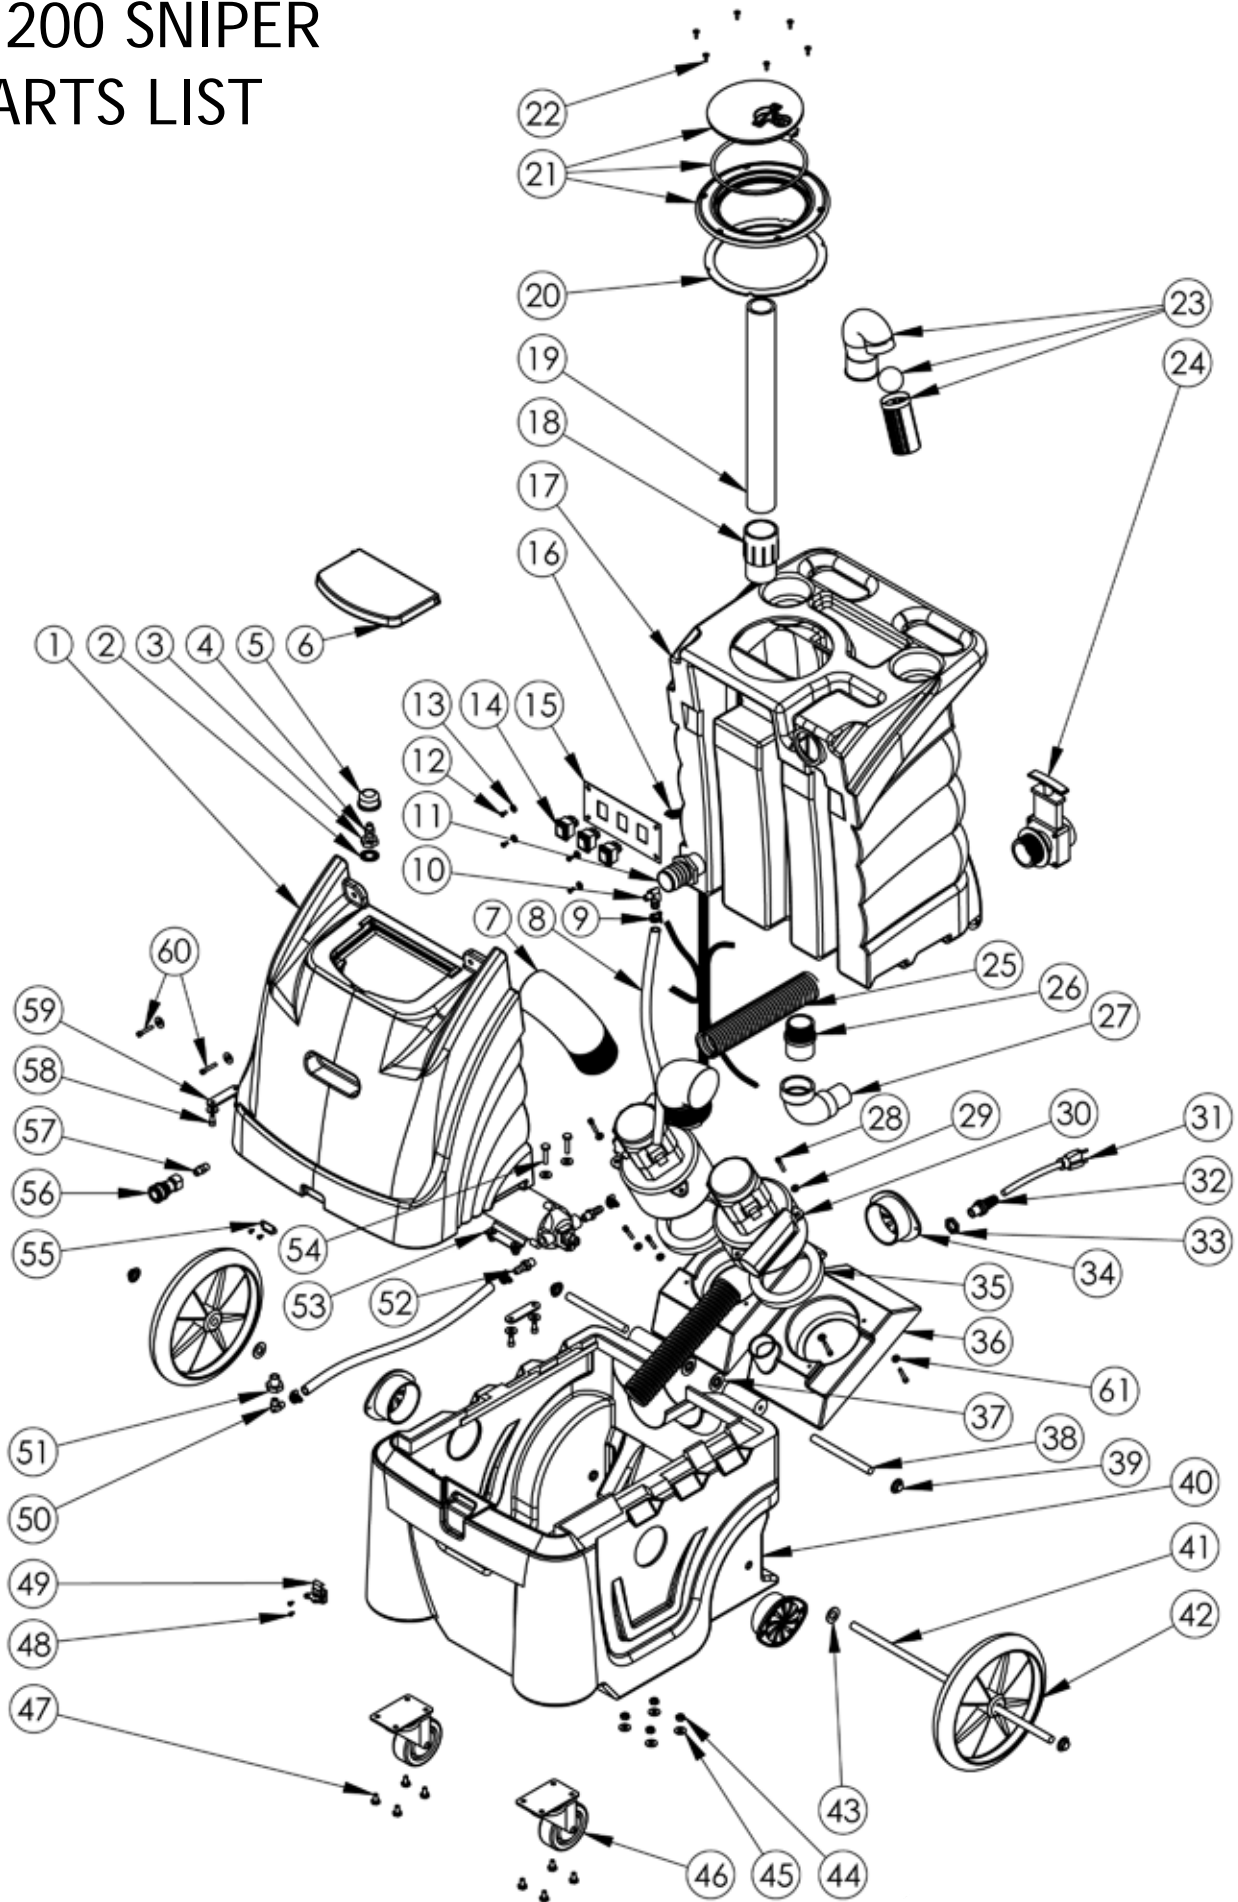

2-200 SNIPER PARTS LIST

Drawing#	Item ID	Item Description	Qty Needed
1	SN-12-ST-GRYGRAN	12 Gal. Sol. Tank Grey Granite	1.00
2	80-0017	Bulk Head fitting for Sniper	1.00
3	80-0017	Bulk Head fitting for Sniper	1.00
4	10-0479	1/4" Male Close Nipple	1.00
5	10-0845	1/4" Strainer for Extractor	1.00
6	SN-12-L-GRYGRAN	12 Gal. Lid Grey Granite	1.00
7	80-0001	Sniper Exhaust Hose	0.40
8	10-0843	3/8" Black Hose for Sniper	8.80
9	10-0826	3/4" Hose Clamp for Sniper	4.00
10	80-0026	3/8 Barb x 1/4MPT 90°	2.00
11	10-0806	Barb Hose Fitting for Sniper	1.00
12	10-0379	8-32 x 3/8 Screw	8.00
13	10-0204	Motor Mount Back-Up Washer	18.00
14	10-0803	Splashproof Switch for Sniper	3.00
15	10-0809	Sniper 3-Hole Switch Plate	1.00
16	80-0200	Sniper Harness	1.00
17	SN-12-RT-GRYGRAN	12 Gal. Rec. Tank Grey Granite	1.00
18	80-0008	1.5 PVC Female Adapter	1.00
19	10-0416-A	1-1/2" Black ABS Stand Pipe	1.30
20	10-0804-A	Hatch Cover Gasket for Sniper	1.00
21	10-0804	Hatch Cover for Extractor	1.00
22	10-0419-A	Screw for Sniper Hatch	12.00
23	80-0012	Shut-Off Assembly for Extract.	1.00
24	10-0805	Dump Valve for Extractor	1.00
25	10-0024	1 1/2" Black Vacuum Hose	1.30
26	10-0849	1-1/2" ABS Fitting	1.00
27	10-0848-B	1-1/2" 90Deg. ABS Street Elbow	3.00
28	10-0833	MotorManifold Bolts for Sniper	10.00
29	10-0204	Motor Mount Back-Up Washer	18.00
30	10-0811	2-Stage Sniper Motor	2.00
31	10-0838	Pigtail for Extractor	1.00
32	10-0850	Strain Relief for Sniper	1.00
33	10-0851	Strain Relief Nut for Sniper	1.00
34	10-0822	Exhaust Grate for Sniper	3.00
35	10-1030-S2	2-Stage Sniper Motor Gasket	2.00
36	SN-12-MFLD	Sniper Motor Manifold	2.00
37	10-0830	Hinge Keeper for Extractor	2.00
38	10-0821	Sniper Hinge	2.00
39	10-0820	End Cap for Rod on Sniper	4.00